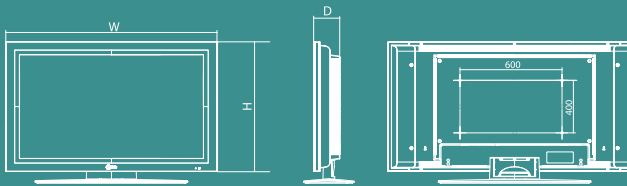

Various AV Functions with Remote Control, Multimedia Speaker (Stereo 10W x 10W)

RS-232C Multi-Monitor Connectivity Feature

RS-232C enables remote controlling of multiple monitors with a single computer. User can control the power, contrast, brightness, volume, etc with a single computer source by connecting cables among displays.